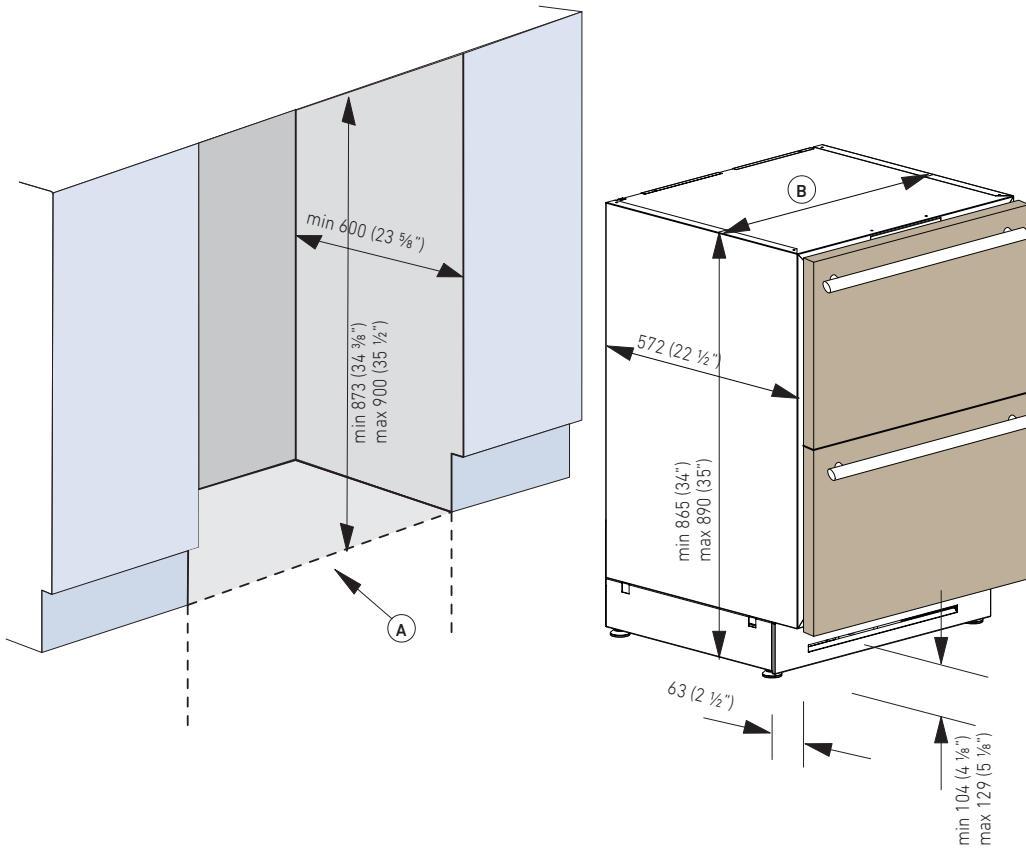

UC2D90GMI

90 cm, TRIMODE - GRAN MAESTRO INDOOR, Model
BUILT-IN

UNDERCOUNTER® SERIE

NICHE SPECIFICATIONS AND DIMENSIONS

TECHNICAL DATA	
Niche Width A (mm)	900
Unit Width B (mm)	898

Panel Dimensions

Integrated Panel Recommendations

Panels with thickness ranging between 18 mm and mm.
Panels with weight max of 12 kg. Provide installation of decorative panels during installation of the unit.