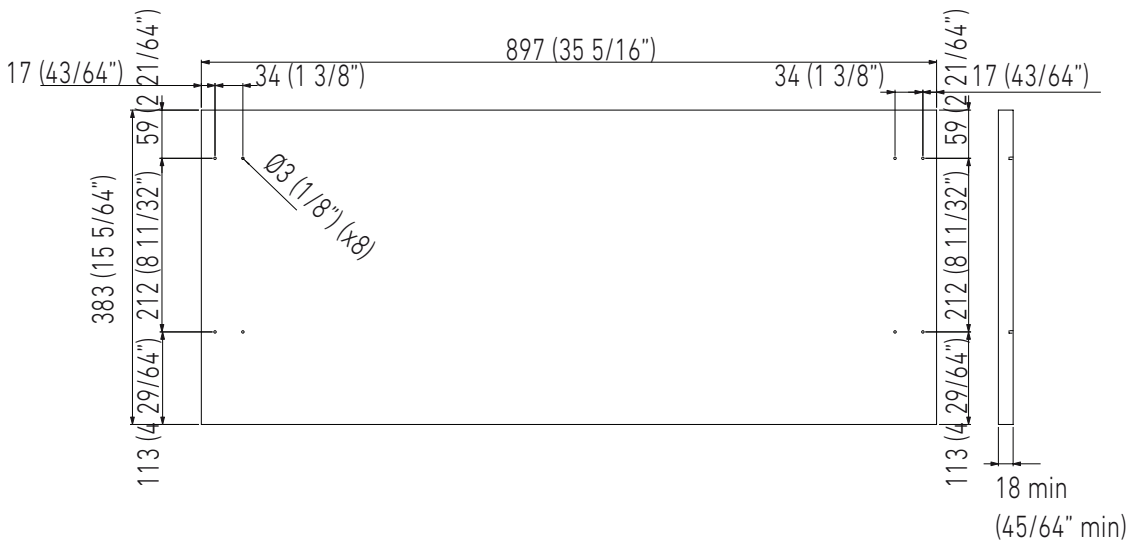

UC2D90GMI

90 cm, TRIMODE - GRAN MAESTRO INDOOR, Model
BUILT-IN

UNDERCOUNTER® SERIE

NICHE SPECIFICATIONS AND DIMENSIONS

TECHNICAL DATA	
Niche Width A (mm)	900
Unit Width B (mm)	898

Panel Dimensions

Integrated Panel Recommendations

Panels with thickness ranging between 18 mm and mm.
Panels with weight max of 12 kg. Provide installation of decorative panels during installation of the unit.