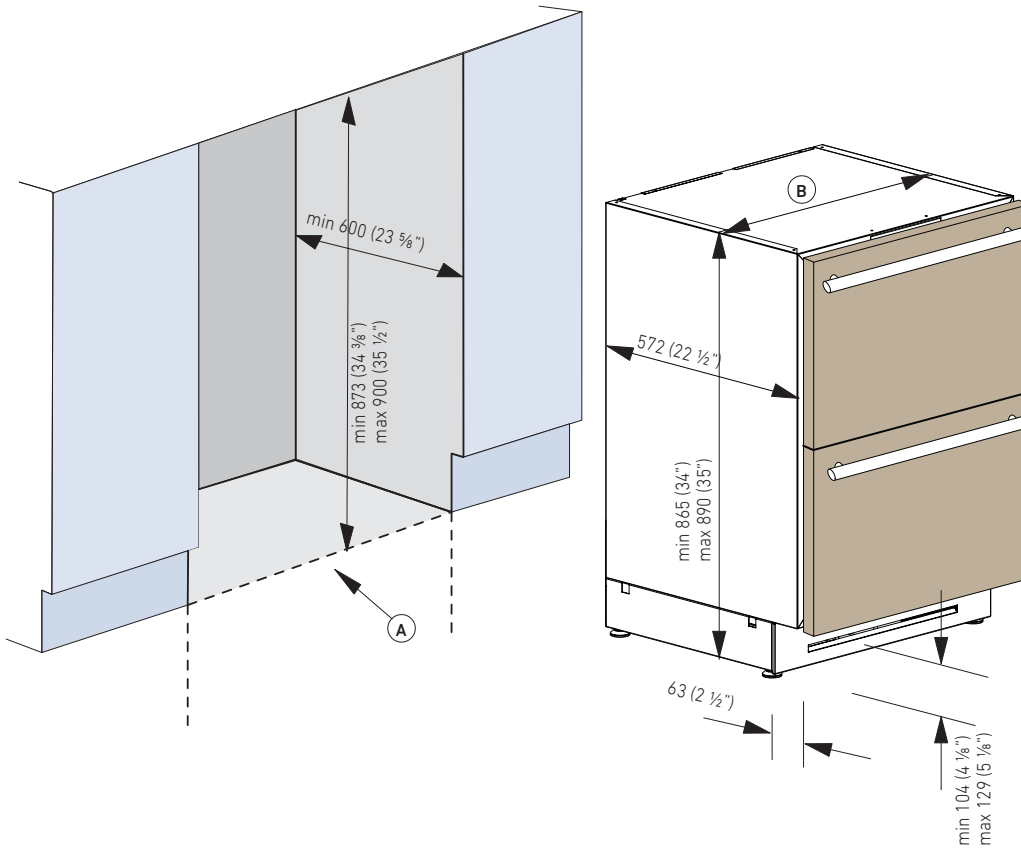

UC2D75GMI

75 cm, TRIMODE - GRAN MAESTRO INDOOR, Model
BUILT-IN

UNDERCOUNTER® SERIE

NICHE SPECIFICATIONS AND DIMENSIONS

Fhiaba

TECHNICAL DATA	
Niche Width A (mm)	750
Unit Width B (mm)	748

Panel Dimensions

Integrated Panel Recommendations

Panels with thickness ranging between 18 mm and mm.
Panels with weight max of 10 kg. Provide installation of decorative panels during installation of the unit.