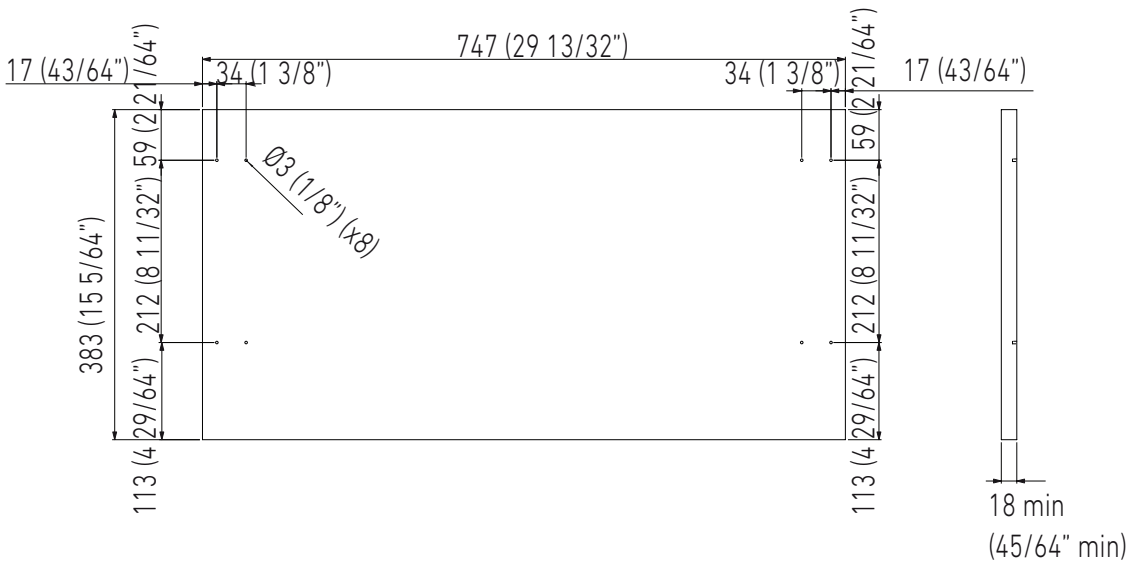

UC2D75GMI

75 cm, TRIMODE - GRAN MAESTRO INDOOR, Model
BUILT-IN

UNDERCOUNTER® SERIE

NICHE SPECIFICATIONS AND DIMENSIONS

Fhiaba

TECHNICAL DATA	
Niche Width A (mm)	750
Unit Width B (mm)	748

Panel Dimensions

Integrated Panel Recommendations

Panels with thickness ranging between 18 mm and mm.
Panels with weight max of 10 kg. Provide installation of decorative panels during installation of the unit.