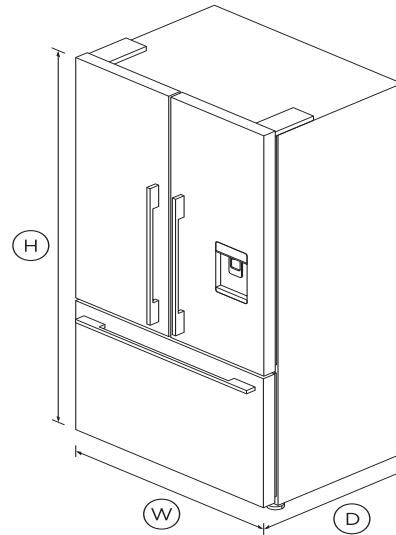

# Freestanding French Door Refrigerator Freezer, 90cm, 569L, Ice & Water

Series 7 | Contemporary

Black Stainless Steel | French hinge

Make a statement in black. With large capacity and flexible storage, water dispenser and ice maker, this model has style and substance.

## DIMENSIONS

Height	1790mm
Width	900mm
Depth	695mm